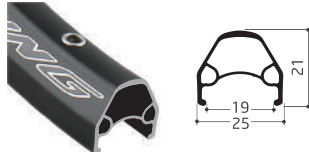

DB-31

SIZE	WEIGHT	ERD
29"(622-19)	514g	594mm
27.5"(584-19)	484g	556mm
26"(559-19)	462g	530mm

HOLES : 24H/28H/32H/36H
JOINT : PINNED
OPTIONAL : EYELETS