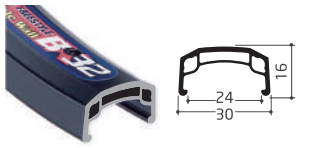

BX-32

SIZE	WEIGHT	ERD
700C(622-24)	588g	606mm
27.5"(584-24)	555g	568mm
26"(559-24)	530g	543mm
24"(507-24)	480g	491mm
20"(406-24)	385g	389mm
16"(305-24)	290g	289mm

HOLES : 28H/32H/36H/48H
JOINT : PINNED
OPTIONAL : GSW/CSW/EYELETS