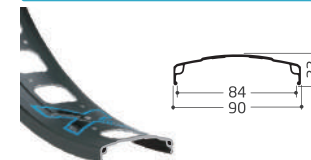

HOLES : 20H/24H/28H/32H/36H
JOINT : SLEEVED
OPTIONAL : GSW/CSW/EYELETS

RC-200

SIZE	WEIGHT	ERD
700C(622-14)	520g	600mm

HOLES : 32H/36H
JOINT : PINNED
OPTIONAL : GSW/CSW/EYELETS

A-M8

SIZE	WEIGHT	ERD
700C(622-14)	510g	602mm
650C(571-14)	475g	551mm
24"x1(520-14)	426g	500mm
20"x1 1/8(451-14)	370g	431mm

HOLES : 20H/24H/28H/32H/36H
JOINT : PINNED
OPTIONAL : GSW/CSW/EYELETS

BICYCLE RIM
FAT BIKE

SB-100

SIZE 26"(559-94) **WEIGHT** 1170g **ERD** 536mm

HOLES : 32H
JOINT : PINNED
OPTIONAL : EYELETS/REDUCE WEIGHT

SB-T80

SIZE 27.5"(584-75)
26"(559-75) **WEIGHT** 910g
860g **ERD** 564mm
539mm

HOLES : 32H/36H
JOINT : PINNED
OPTIONAL : EYELETS/REDUCE WEIGHT

SB-90

SIZE 26"(559-84) **WEIGHT** 918g **ERD** 534mm

HOLES : 32H/36H
JOINT : PINNED
OPTIONAL : EYELETS/REDUCE WEIGHT