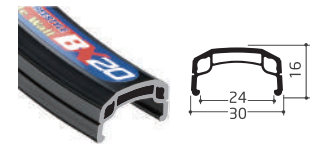

BX-20

SIZE	WEIGHT	ERD
26"(559-24)	530g	543mm
24"(507-24)	480g	491mm
20"(406-24)	385g	389mm
16"(305-24)	290g	289mm

HOLES : 20H/28H/32H/36H/48H
JOINT : PINNED
OPTIONAL : GSW/CSW/EYELETS