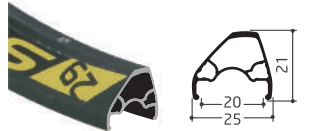

AS-210-P

SIZE	WEIGHT	ERD
700C(622-20)	482g	595mm

HOLES : 32H
JOINT : PINNED