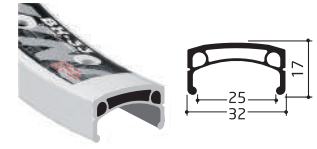

BX-33

SIZE	WEIGHT	ERD
20"(406-25)	460g	390mm

HOLES : 28H/32H/36H/48H
JOINT : PINNED
OPTIONAL : GSW/CSW/EYELETS