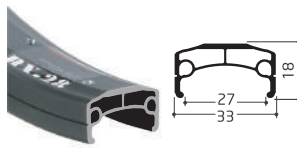

BX-28

SIZE	WEIGHT	ERD
26"(559-27)	664g	540mm
20"(406-27)	484g	386mm

HOLES : 28H/32H/36H/48H
JOINT : PINNED
OPTIONAL : GSW/CSW/EYELETS