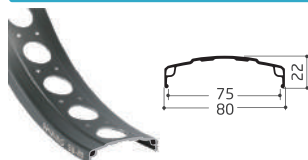

HOLES : 20H/24H/28H/32H/36H
JOINT : PINNED
OPTIONAL : GSW/CSW/EYELETS

BICYCLE RIM
FAT BIKE

SB-100

SIZE 26"(559-94) **WEIGHT** 1170g **ERD** 536mm

HOLES : 32H
JOINT : PINNED
OPTIONAL : EYELETS/REDUCE WEIGHT

SB-T80

SIZE 27.5"(584-75)
26"(559-75) **WEIGHT** 910g
860g **ERD** 564mm
539mm

HOLES : 32H/36H
JOINT : PINNED
OPTIONAL : EYELETS/REDUCE WEIGHT

SB-90

SIZE 26"(559-84) **WEIGHT** 918g **ERD** 534mm

HOLES : 32H/36H
JOINT : PINNED
OPTIONAL : EYELETS/REDUCE WEIGHT

SB-80

SIZE 26"(559-75)
24"(507-75)
20"(406-75) **WEIGHT** 900g
880g
710g **ERD** 536mm
484mm
383mm

HOLES : 32H/36H
JOINT : PINNED
OPTIONAL : EYELETS/REDUCE WEIGHT

SB-60

SIZE 24"(507-54)
20"(406-54) **WEIGHT** 549g
476g **ERD** 488mm
386mm