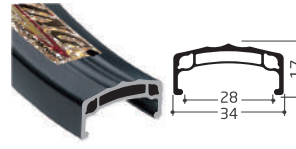

BX-34

SIZE	WEIGHT	ERD
26"(559-28)	572g	544mm
20"(406-28)	417g	391mm

HOLES : 20H/28H/32H/36H/48H
JOINT : PINNED