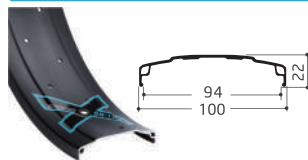

SIZE	WEIGHT	ERD
700C(622-14)	420g	594mm
650C(571-14)	390g	544mm

HOLES : 20H/24H/28H/32H/36H
JOINT : SLEEVED
OPTIONAL : GSW/CSW/EYELETS

RR-300

SIZE	WEIGHT	ERD
700C(622-13)	400g	599mm
650C(571-13)	374g	548mm
20"x1 1/8(451-13)	291g	428mm
18"(355-13)	235g	332mm

HOLES : 20H/24H/28H/32H/36H
JOINT : SLEEVED
OPTIONAL : GSW/CSW/EYELETS

RC-200

SIZE	WEIGHT	ERD
700C(622-14)	520g	600mm

HOLES : 32H/36H
JOINT : PINNED
OPTIONAL : GSW/CSW/EYELETS

A-M8

SIZE	WEIGHT	ERD
700C(622-14)	510g	602mm
650C(571-14)	475g	551mm
24"x1(520-14)	426g	500mm
20"x1 1/8(451-14)	370g	431mm

HOLES : 20H/24H/28H/32H/36H
JOINT : PINNED
OPTIONAL : GSW/CSW/EYELETS

BICYCLE RIM
FAT BIKE

SB-100

SIZE 26"(559-94) **WEIGHT** 1170g **ERD** 536mm

HOLES : 32H
JOINT : PINNED
OPTIONAL : EYELETS/REDUCE WEIGHT