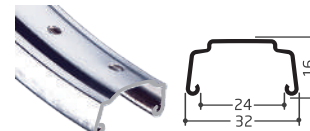

7X

SIZE
28"x1.75-2.125 18"x1.75-2.125
26"x1.75-2.125 16"x1.75-2.125
24"x1.75-2.125
20"x1.75-2.125

HOLES : 16H/20H/28H/32H/36H
FINISH : BK/CP/ED or Painted Colors
GAUGES : 12G/14G
OPTIONAL : Dimpled or Non-Dimple Holes

BICYCLE RIM STEEL RIM