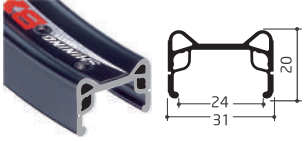

BX-16

SIZE
20"(406-24)

WEIGHT
445g

ERD
384mm

HOLES : 28H/32H/36H/48H
JOINT : PINNED
OPTIONAL : GSW/CSW/EYELETS